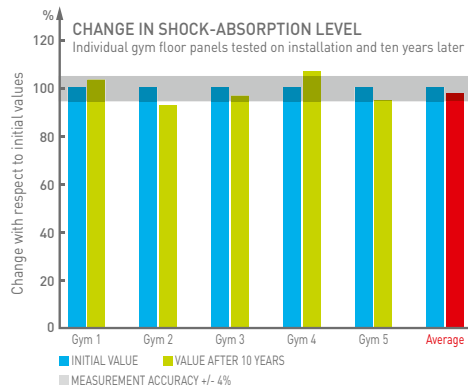

2 FOR SAFETY

- **SAFETY** is the property of the floor that helps to reduce long term injury risks. Force reduction of a sports floor will participate to the shock absorption by minimizing the force at the impact on the body.
- The higher the shock absorption the lower the long term injury risks.

With a complete range of shock absorption P1/P2/P3, Gerflor provides the right solution and the best safety for the users.

3 FOR LIFE

- Taraflex™ technology ensures a long lasting high performance of the products for the **LIFETIME OF THE FLOORS**.
- Gerflor commits to the level of shock absorption (P1/P2/P3) of the Taraflex™ sports flooring range after 10 years use of the products.