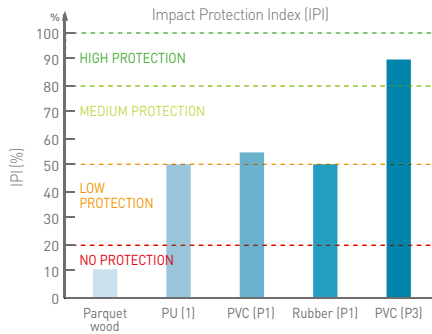

TARAFLEX™ SPORTS FLOORING

gerflor.com

Gerflor[®]
theflooringroup

WHY YOU SHOULD CHOOSE TARAFLEX™

1 FOR PROTECTION

- **PROTECTION** is the property of the floor that brings **immediate comfort** to all users when falling, diving or sliding on the floor.
- Protection completes the shock absorption data to characterise a sports floor.

Now we can measure it!

GERFLOR'S ANSWER

Gerflor offers Taraflex™ Sport M Comfort, a P3 floor with the highest level of protection on the market.

Sources: ETH Zurich study
Poitiers University biomechanical department
AFNOR recommendation letter AC P 90-205

2 FOR SAFETY

- **SAFETY** is the property of the floor that helps to reduce long term injury risks. Force reduction of a sports floor will participate to the shock absorption by minimizing the force at the impact on the body.
- The higher the shock absorption the lower the long term injury risks.

With a complete range of shock absorption P1/P2/P3, Gerflor provides the right solution and the best safety for the users.

3 FOR LIFE

- Taraflex™ technology ensures a long lasting high performance of the products for the **LIFETIME OF THE FLOORS**.
- Gerflor commits to the level of shock absorption (P1/P2/P3) of the Taraflex™ sports flooring range after 10 years use of the products.