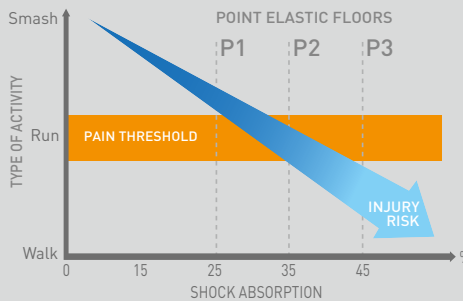

TARAFLEX™ SPORTS FLOORING

gerflor.com

Gerflor[®]
theflooringroup

WHY YOU SHOULD CHOOSE TARAFLEX™

1 FOR PROTECTION

- **PROTECTION** is the property of the floor that brings **immediate comfort** to all users when falling, diving or sliding on the floor.
- Protection completes the shock absorption data to characterise a sports floor.

Now we can measure it!

GERFLOR'S ANSWER

Gerflor offers Taraflex™ Sport M Comfort, a P3 floor with the highest level of protection on the market.

Sources: ETH Zurich study
Poitiers University biomechanical department
AFNOR recommendation letter AC P 90-205

2 FOR SAFETY

- **SAFETY** is the property of the floor that helps to reduce long term injury risks. Force reduction of a sports floor will participate to the shock absorption by minimizing the force at the impact on the body.
- The higher the shock absorption the lower the long term injury risks.

With a complete range of shock absorption P1/P2/P3, Gerflor provides the right solution and the best safety for the users.

3 FOR LIFE

- Taraflex™ technology ensures a long lasting high performance of the products for the **LIFETIME OF THE FLOORS**.
- Gerflor commits to the level of shock absorption (P1/P2/P3) of the Taraflex™ sports flooring range after 10 years use of the products.